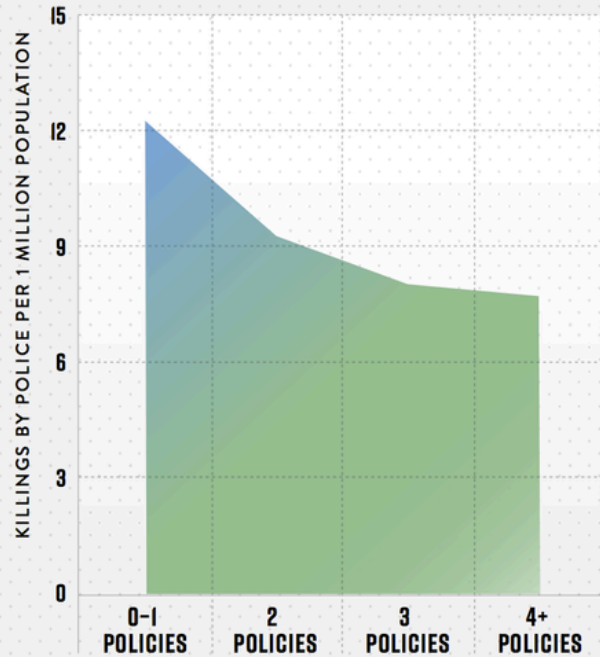

## Restrictive Use of Force Policies Save Citizen Lives

**POLICE DEPARTMENTS WITH MORE RESTRICTIVE USE OF FORCE POLICIES KILL FEWER PEOPLE PER POPULATION**

Sources: UseofForceProject.org, The Guardian's 'The Counted' Database, FBI UCR 2012

**POLICE DEPARTMENTS WITH MORE RESTRICTIVE USE OF FORCE POLICIES KILL FEWER PEOPLE PER 100,000 ARRESTS**

Sources: UseofForceProject.org, The Guardian's 'The Counted' Database, FBI UCR 2012

Source: UseofForceProject.org