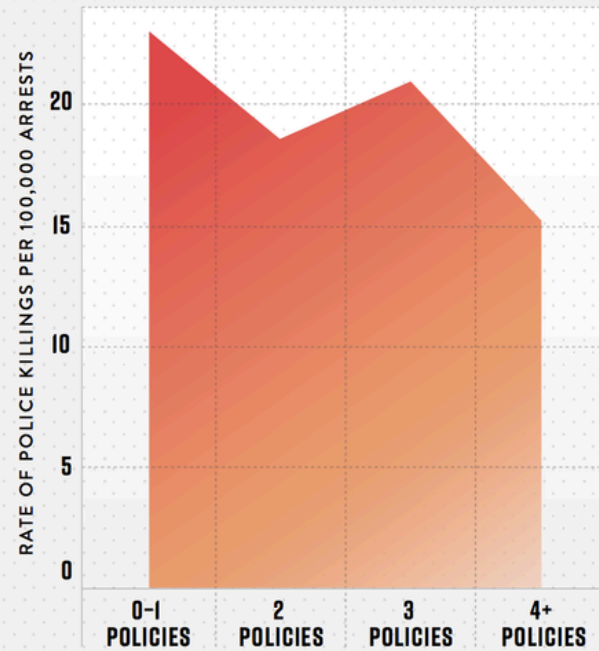

## Restrictive Use of Force Policies Save Citizen Lives

**POLICE DEPARTMENTS WITH MORE RESTRICTIVE USE OF FORCE POLICIES KILL FEWER PEOPLE PER POPULATION**

Sources: UseofForceProject.org, The Guardian's 'The Counted' Database, FBI UCR 2012

**POLICE DEPARTMENTS WITH MORE RESTRICTIVE USE OF FORCE POLICIES KILL FEWER PEOPLE PER 100,000 ARRESTS**

Sources: UseofForceProject.org, The Guardian's 'The Counted' Database, FBI UCR 2012

Source: UseofForceProject.org